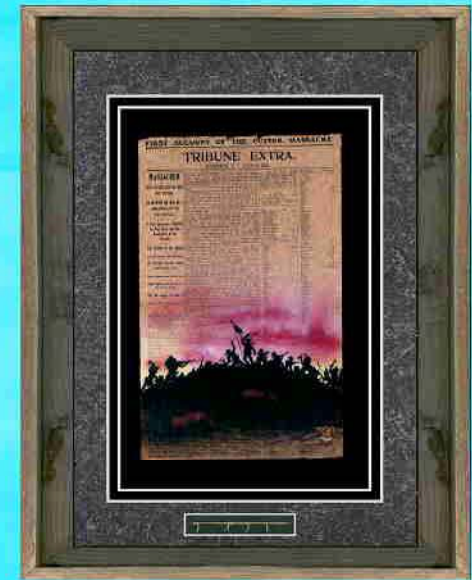

“FIRST ACCOUNT”

11" x 14" Black or Barn Wood Frame,
with 6" x 9" Print & Black Matt.

Price \$ 55.00
Shipping \$ 15.00

18" x 24" Black or Barn Wood Frame,
with 12 3/4" x 18 3/4" print & Black Matt.

Price \$135.00
Shipping \$ 25.00

18" x 24" Black or Barn Wood Frame,
with 12 3/4" x 18 3/4" Print, Double
Matt & Miniature Cultural Item.

Price \$155.00
Shipping \$ 25.00